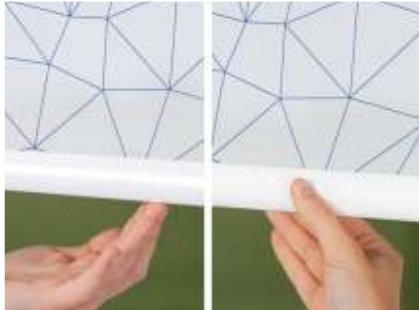

Operation Options

lite rise, endless chain, motorized with remote

Move with hands only